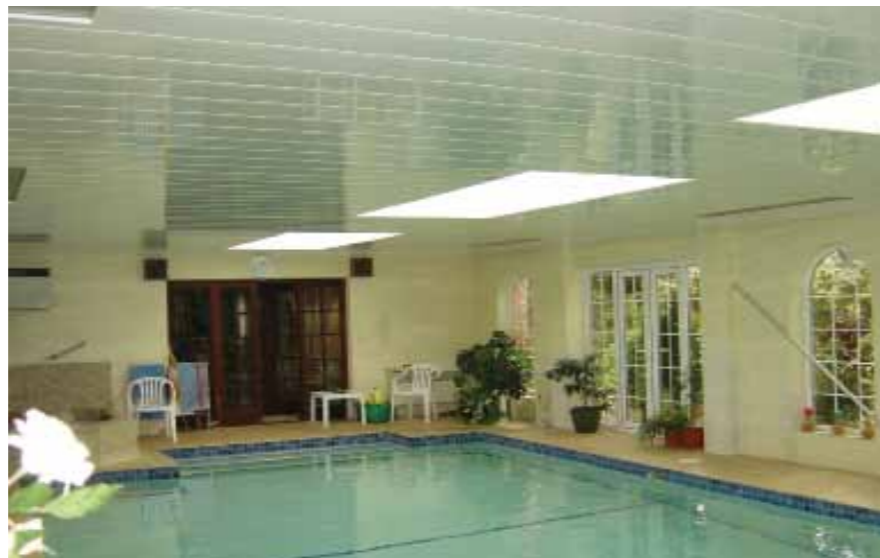

warm wide fitting panels

with the verena system

VERENA

A wide flush fitting panel with finishes that give warmth and texture to any room.

P119
Width: 300mm. Thickness of the profile: 10mm
Packaging 5 x 2,70 m, 5 x 4,50 m, 5 x 6 m
Fireclass A1 / M1