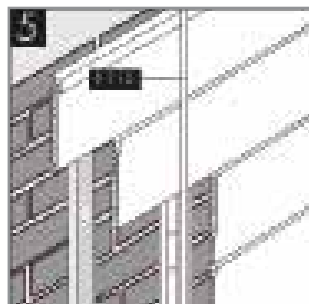

COLOUR STRIPS

CLIPPABLE FINISHING PROFILES

STANDARD PROFILES

PVC-U BATTEN

DECORATIVE TRIMS

installation guidelines

Panels can be fitted in two ways; (1) onto 38 x 25mm timber batten or 9050 pvc 30 x 20mm batons. (2) Directly onto the surface, ensuring it is true and sound. Fixing should be at 300mm centres. Ventilation is recommended in humid areas.

Nail or staple (staples min. H14 x B10.8mm, nails min. H16 x 10.5mm) female started edge trim section onto the baton. Trim tongue of 1st plank, fit into trim and nail or staple through the groove side flange into the baton. Fix the subsequent planks tightly joining the tongue to the groove. Clip in male starter edge trim section to finish.