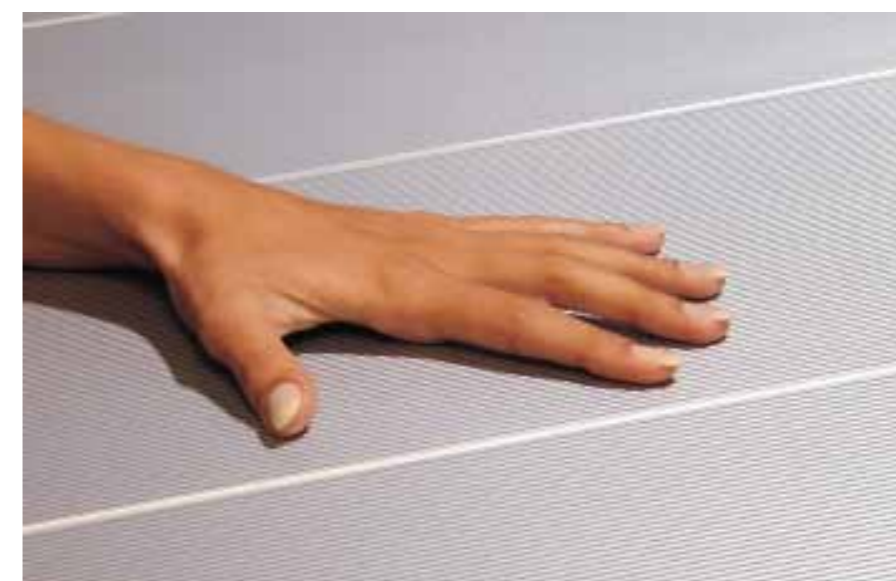

easy for curved surfaces