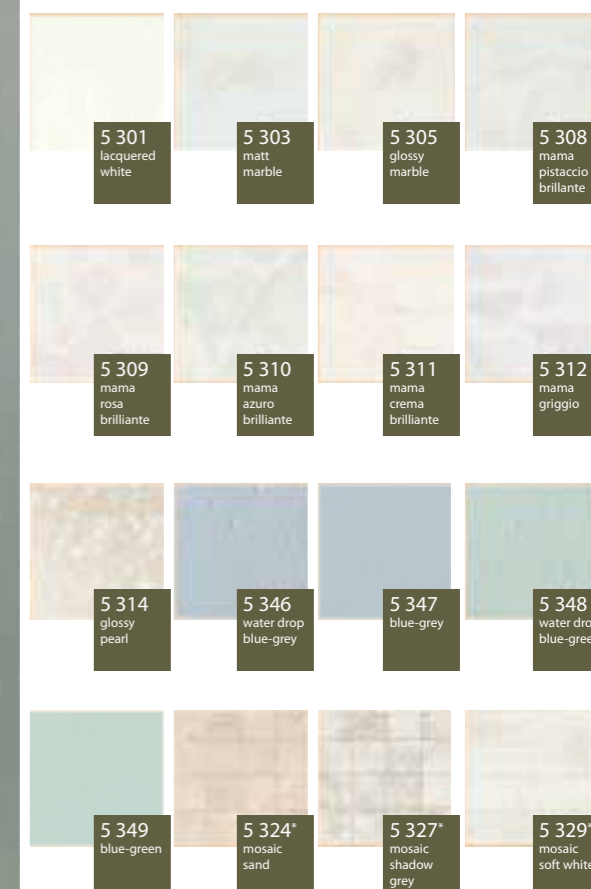

choose create combine